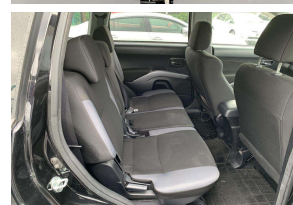

2011 Mitsubishi Outlander Roadest LTD Edition