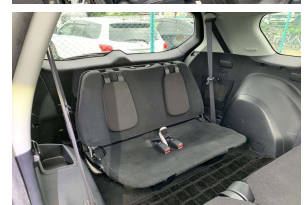

2011 Mitsubishi Outlander Roadest LTD Edition